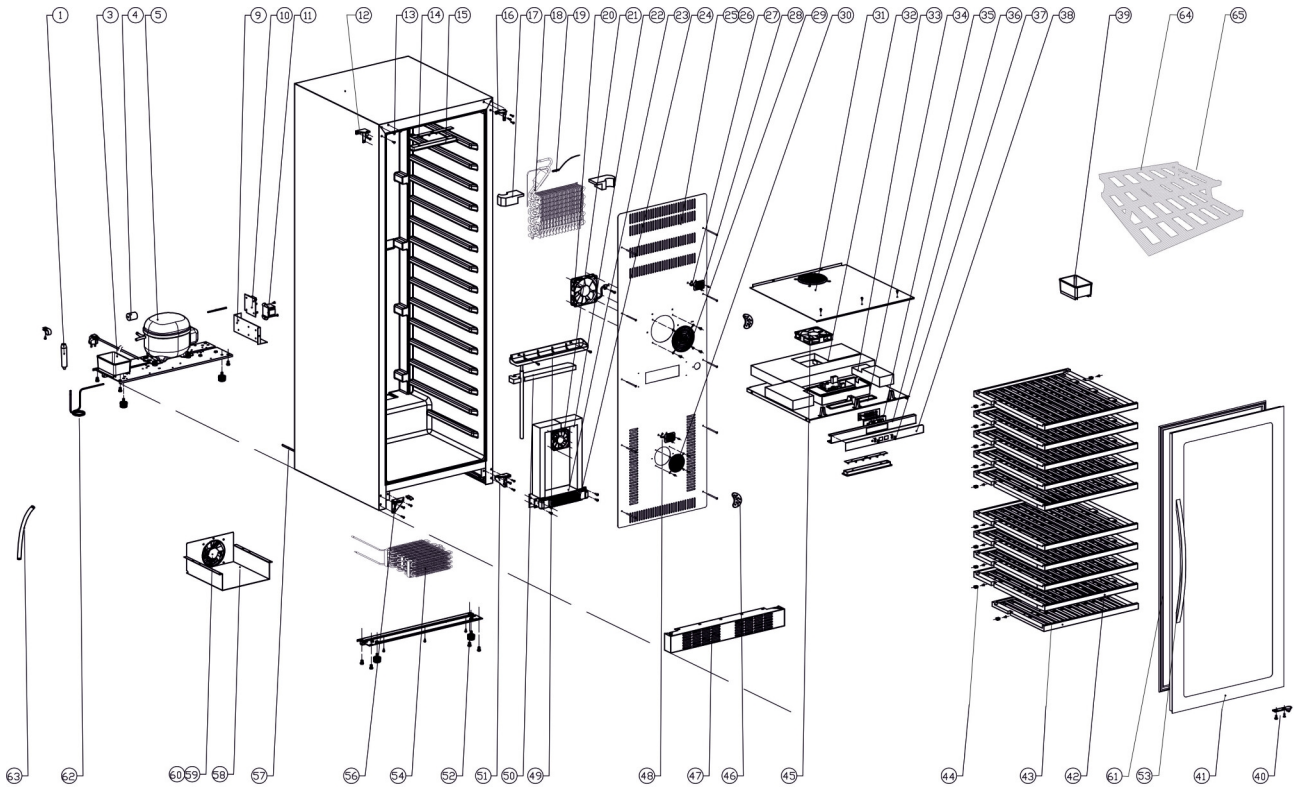

16119 / TFW265-2F

Position	ItemNo	Description
01	15703	Filter Drier
03	11597	Water Tank
04	12558	Anti-Vibration Gasket
05	11757	Compressor NB1116Y / TH1116Y
09	13639	Electrical Box
10	13972	Thermostat Complete DG3-1071
	41622	Thermostat PCB Red Display Board from 2021
11	13715	Transformer
	41625	Thermostat PCB Power Board from 2021
12	13017	Upper Hinge Left 2016
13	10046	Decorative Nail
14	15575	LED Light
15	15601	LED Light Cover
16	13023	Upper Hinge Right 2016
17	14480	Foam For Evaporator
18	14247	Evaporator
19	14455	Evaporator Sensor
20	13403	Evaporator Fan
21	13575	Heater Fan
22	13570	Foam For Heater Fan
23	11135	Insulation Panel
24	13289	PTC Heater
25	14380	Evaporator Cover
27	13908	Sensor
28	13848	Cover For Sensor
29	13430	Evaporator Fan Cover
30	13576	Heater Fan Cover
31	10456	Middle Bridge Cover
32	13571	Foam For Middle Bridge Fan
33	11179	Middle Bridge Side Foam
34	11177	Middle Bridge Base
35	13860	Display Holder
36	10957	Display Holder
37	13604	Button
38	10432	Display Cover
39	11617	Water Tray Clear
40	12810	Door Hinge Pin
41	11905	Door
42	15256	Wooden Shelves Wc (Upper)
43	15257	Wooden Shelves We (Bottom)
44	15154	Stop For Shelves
45	13595	Middle Bridge Fan
46	10009	Charcoal Filter
47	10814	Bottom Grill 2016
48	13908	Sensor
49	11487	Drip Tray
50	11549	Foam For Drip Tray
51	12772	Bottom Hinge Right 2016
52	14554	Adjustable Feet
53	12675	Handle
54	14109	Condenser
56	12761	Bottom Hinge Left 2016
57	10352	Air Circulation Pipe
58	13498	Fan Brackets
59	13327	Condenser Fan
60	13504	Fan Cover
61	12585	Gasket
62	14224	Evaporating Tube
63	11445	Drain Pipe

16119 / TFW265-2F

2026-01-22

16119 / TFW265-2F

TEFCOLD®	Date: 201208
Model: TFW265-2F	Rev. no.: 02
Exploded view	Rev. by: rfj
Drawing no.:	